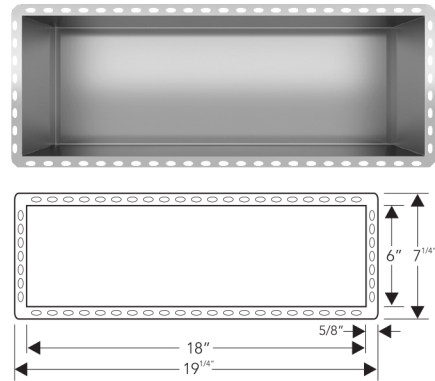

Neelnox

Y I S H E L F Specifications

FEATURES

- Premium 304 Grade Stainless Steel
- Undermount Profile
- Equipped with SoundDefy™ noise concealing technology
- Sloped bottom ensures proper drainage of water.
- Y I B O N D adhesive included to tile the back of the shelf as per client's preference.
- No installation hardware required.

Model	Finish	Profile	Size(Inner)	Size(Outer)	Rim	Depth	Bottom Slope
Y-4B	Brushed	Undermount	18 x 6 inches 457 x 152 mm	19 ^{1/4} x 7 ^{1/4} inches 487 x 182 mm	5/8 inches 15 mm	3 ^{3/4} inches 95 mm	3/16 inches 5 mm
Y-4P	Polished						
Y-4 WHT	White						
Y-4 BLK	Black						
Y-4 ORB	Oil Rubbed Bronze						
Y-4 LGR	Lime Green						
Y-4 ORNG	Orange						